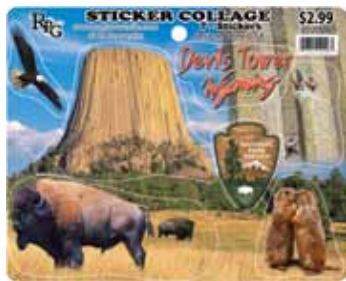

572002
DT Pewter Thimble

122003
WY Sublimation Can Coozie

062000
WY License Plate

432008
Yellowstone Playing Cards

102006
Devils Tower Sticker Collage

102007
WY Black and White Sticker

012029: Wyoming Hat Bottle
Opener Magnet